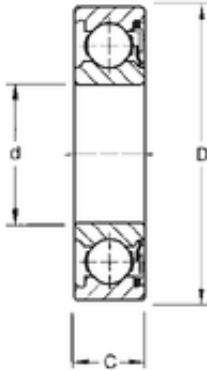

20 mm x 47 mm x 14 mm TIMKEN 204P Single Row Ball Bearings

Bearing No. 204P

Size	20x47x14 mm
Bore Diameter	20 mm
Outer Diameter	47 mm
Width	14 mm
d	20 mm
D	47 mm
B	14 mm
C	14 mm
Weight	0,104 Kg
Basic dynamic load rating (C)	14,4 kN

204P Bearing 2D drawings and 3D CAD models