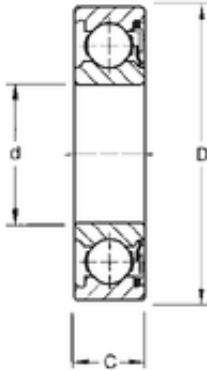

45 mm x 75 mm x 16 mm TIMKEN 9109P
Single Row Ball Bearings

Bearing No. 9109P

Size	45x75x16 mm
Bore Diameter	45 mm
Outer Diameter	75 mm
Width	16 mm
d	45 mm
D	75 mm
B	16 mm
C	16 mm
Weight	0,249 Kg
Basic dynamic load rating (C)	24 kN

9109P Bearing 2D drawings and 3D CAD models